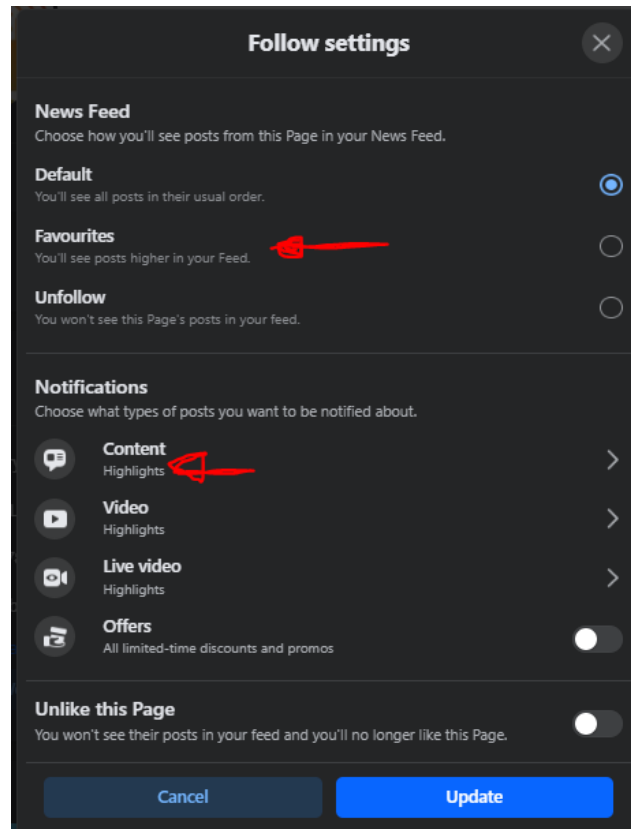

Beeston Primary School

Town Street, Leeds, LS11 8PN

“Engage, Enjoy, Enrich, Excel”

We also add links to most of our letters to our school Facebook page ‘*Beeston Primary School – Leeds*’. If you use Facebook, please like our page and edit your Follow Settings to ‘Favourites’ and content to ‘standard’ to ensure you see our content.

Kind regards,

Miss Farrington
Computing Leader

Headteacher: Mr. N. Edensor
Tel. No: 0113 2716978
Email: mainoffice@beestonprimary.org
www.beestonprimaryschool.co.uk