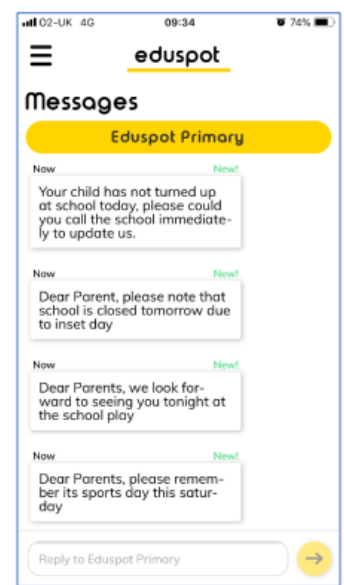

We upload all of our letters on to our school website and then use the EduSpot system 'Teachers2Parents' to send out links to parents mobile phones.

If you register for the app you will NO LONGER receive SMS messages. Your messages will instead go into the app like a messenger service. This will rely on your wifi or data connection to be received. Should you not have a data connection the system would then send an SMS message.

*eg. Notification*

*eg. App Message Service*

For Android phones, you need to check your main notification settings (e.g. Settings > Sound & Notification) rather than the app's notification settings as they will prioritize their main settings over the ones set up for the app specifically.